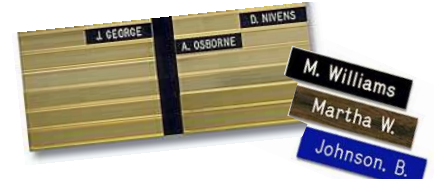

IN-OUT BOARDS

A Graphic Engraving Original

The in-out board that is attractive as it is functional. Price includes the RE/MAX balloon logo and your office name on the header plate. Choose from Gold, Silver, or Black Background.

Individual inserts (RINSERT) are \$3.00 each when purchased with the board. Available in Black, Blue, or Walnut. Names will be engraved as ordered. (F. Last, F. LAST, etc.) RINSERTS ordered after the initial board are \$5.00 each. An order form is provided.

In-Out Boards

RIO-18	12" x 13" / 18 Names	\$85.00
RIO-24	15" x 13" / 24 Names	104.50
RIO-36	20" x 13" / 36 Names	148.50
RIO-48	25" x 13" / 48 Names	188.50

Now available in Silver or Black

Extensions & Inserts