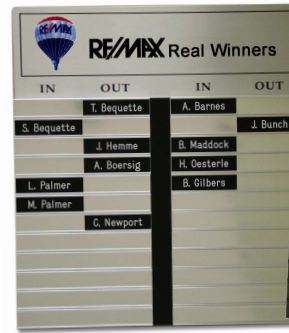

IN-OUT BOARDS

A Graphic Engraving Original

The in-out board that is attractive as it is functional. Price includes the RE/MAX balloon logo and your office name on the header plate. Choose from Gold, Silver, or Black Background.

Individual inserts (RINSERT) are \$3.00 each when purchased with the board. Available in Black, Blue, or Walnut. Names will be engraved as ordered. (F. Last, F. LAST, etc.) RINSERTS ordered after the initial board are \$5.00 each. An order form is provided.

In-Out Boards

RIO-18	12" x 13" / 18 Names	\$85.00
RIO-24	15" x 13" / 24 Names	104.50
RIO-36	20" x 13" / 36 Names	148.50
RIO-48	25" x 13" / 48 Names	188.50

Now available in Silver or Black

Extensions & Inserts

RIO-X12	6" x 13" / 12 Names	\$48.00
RIO-X18	9" x 13" / 18 Names	64.50
RINSERT	Replacement Insert	5.00

Brass

Gold

Silver

Black Brass

White

Gold

2" x 10" Name Plate with SCREEN PRINTED logo